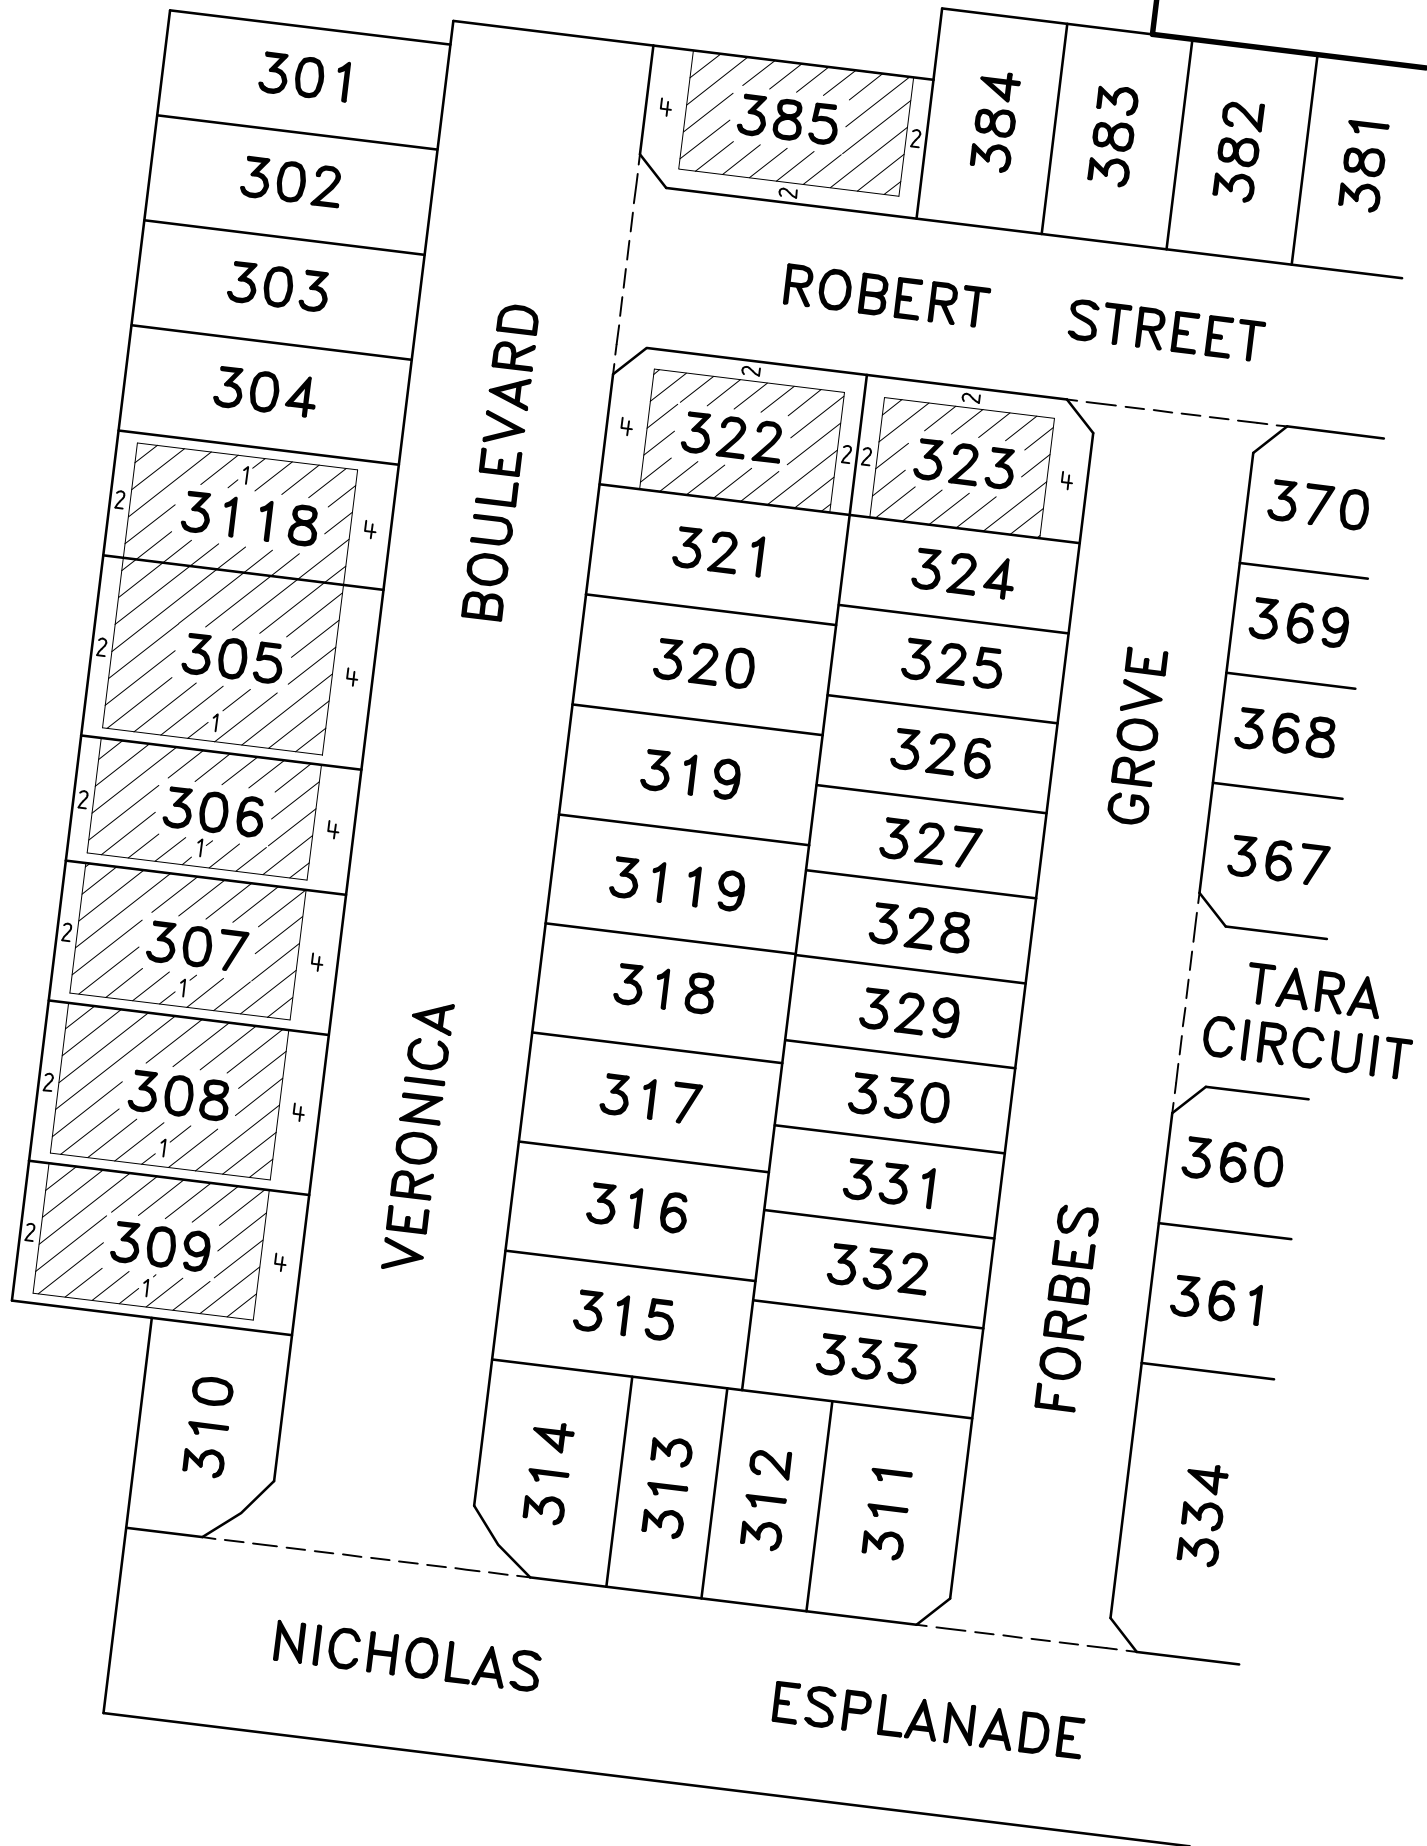

BUILDING_ENVELOPE_PLAN

SEE SHEET 2

 BUILDING ENVELOPE

MATILDA - STAGE 3

LICENSED SURVEYOR **BRENDAN MUNARI**

SCALE
1:750

veris

VERIS AUSTRALIA PTY LTD
A | Level 3, 1 Southbank Blvd
Southbank VIC 3006
T | +61 3 7019 8400
E | melbourne@veris.com.au
W | www.veris.com.au

DATE 22/05/25
VERSION D

REFERENCE 332305-ST03
DRAWING 332305-ST03-BD

ORIGINAL SHEET SIZE A3
SHEET 1

BUILDING_ENVELOPE_PLAN

MATILDA - STAGE 3

LICENSED SURVEYOR **BRENDAN MUNARI**

SCALE
1:750

VERIS AUSTRALIA PTY LTD
 A | Level 3, 1 Southbank Blvd
 Southbank VIC 3006
 T | +61 3 7019 8400
 E | melbourne@veris.com.au
 W | www.veris.com.au

DATE 22/05/25
 VERSION D

REFERENCE 332305-ST03
 DRAWING 332305-ST03-BD

ORIGINAL SHEET SIZE A3
 SHEET 2