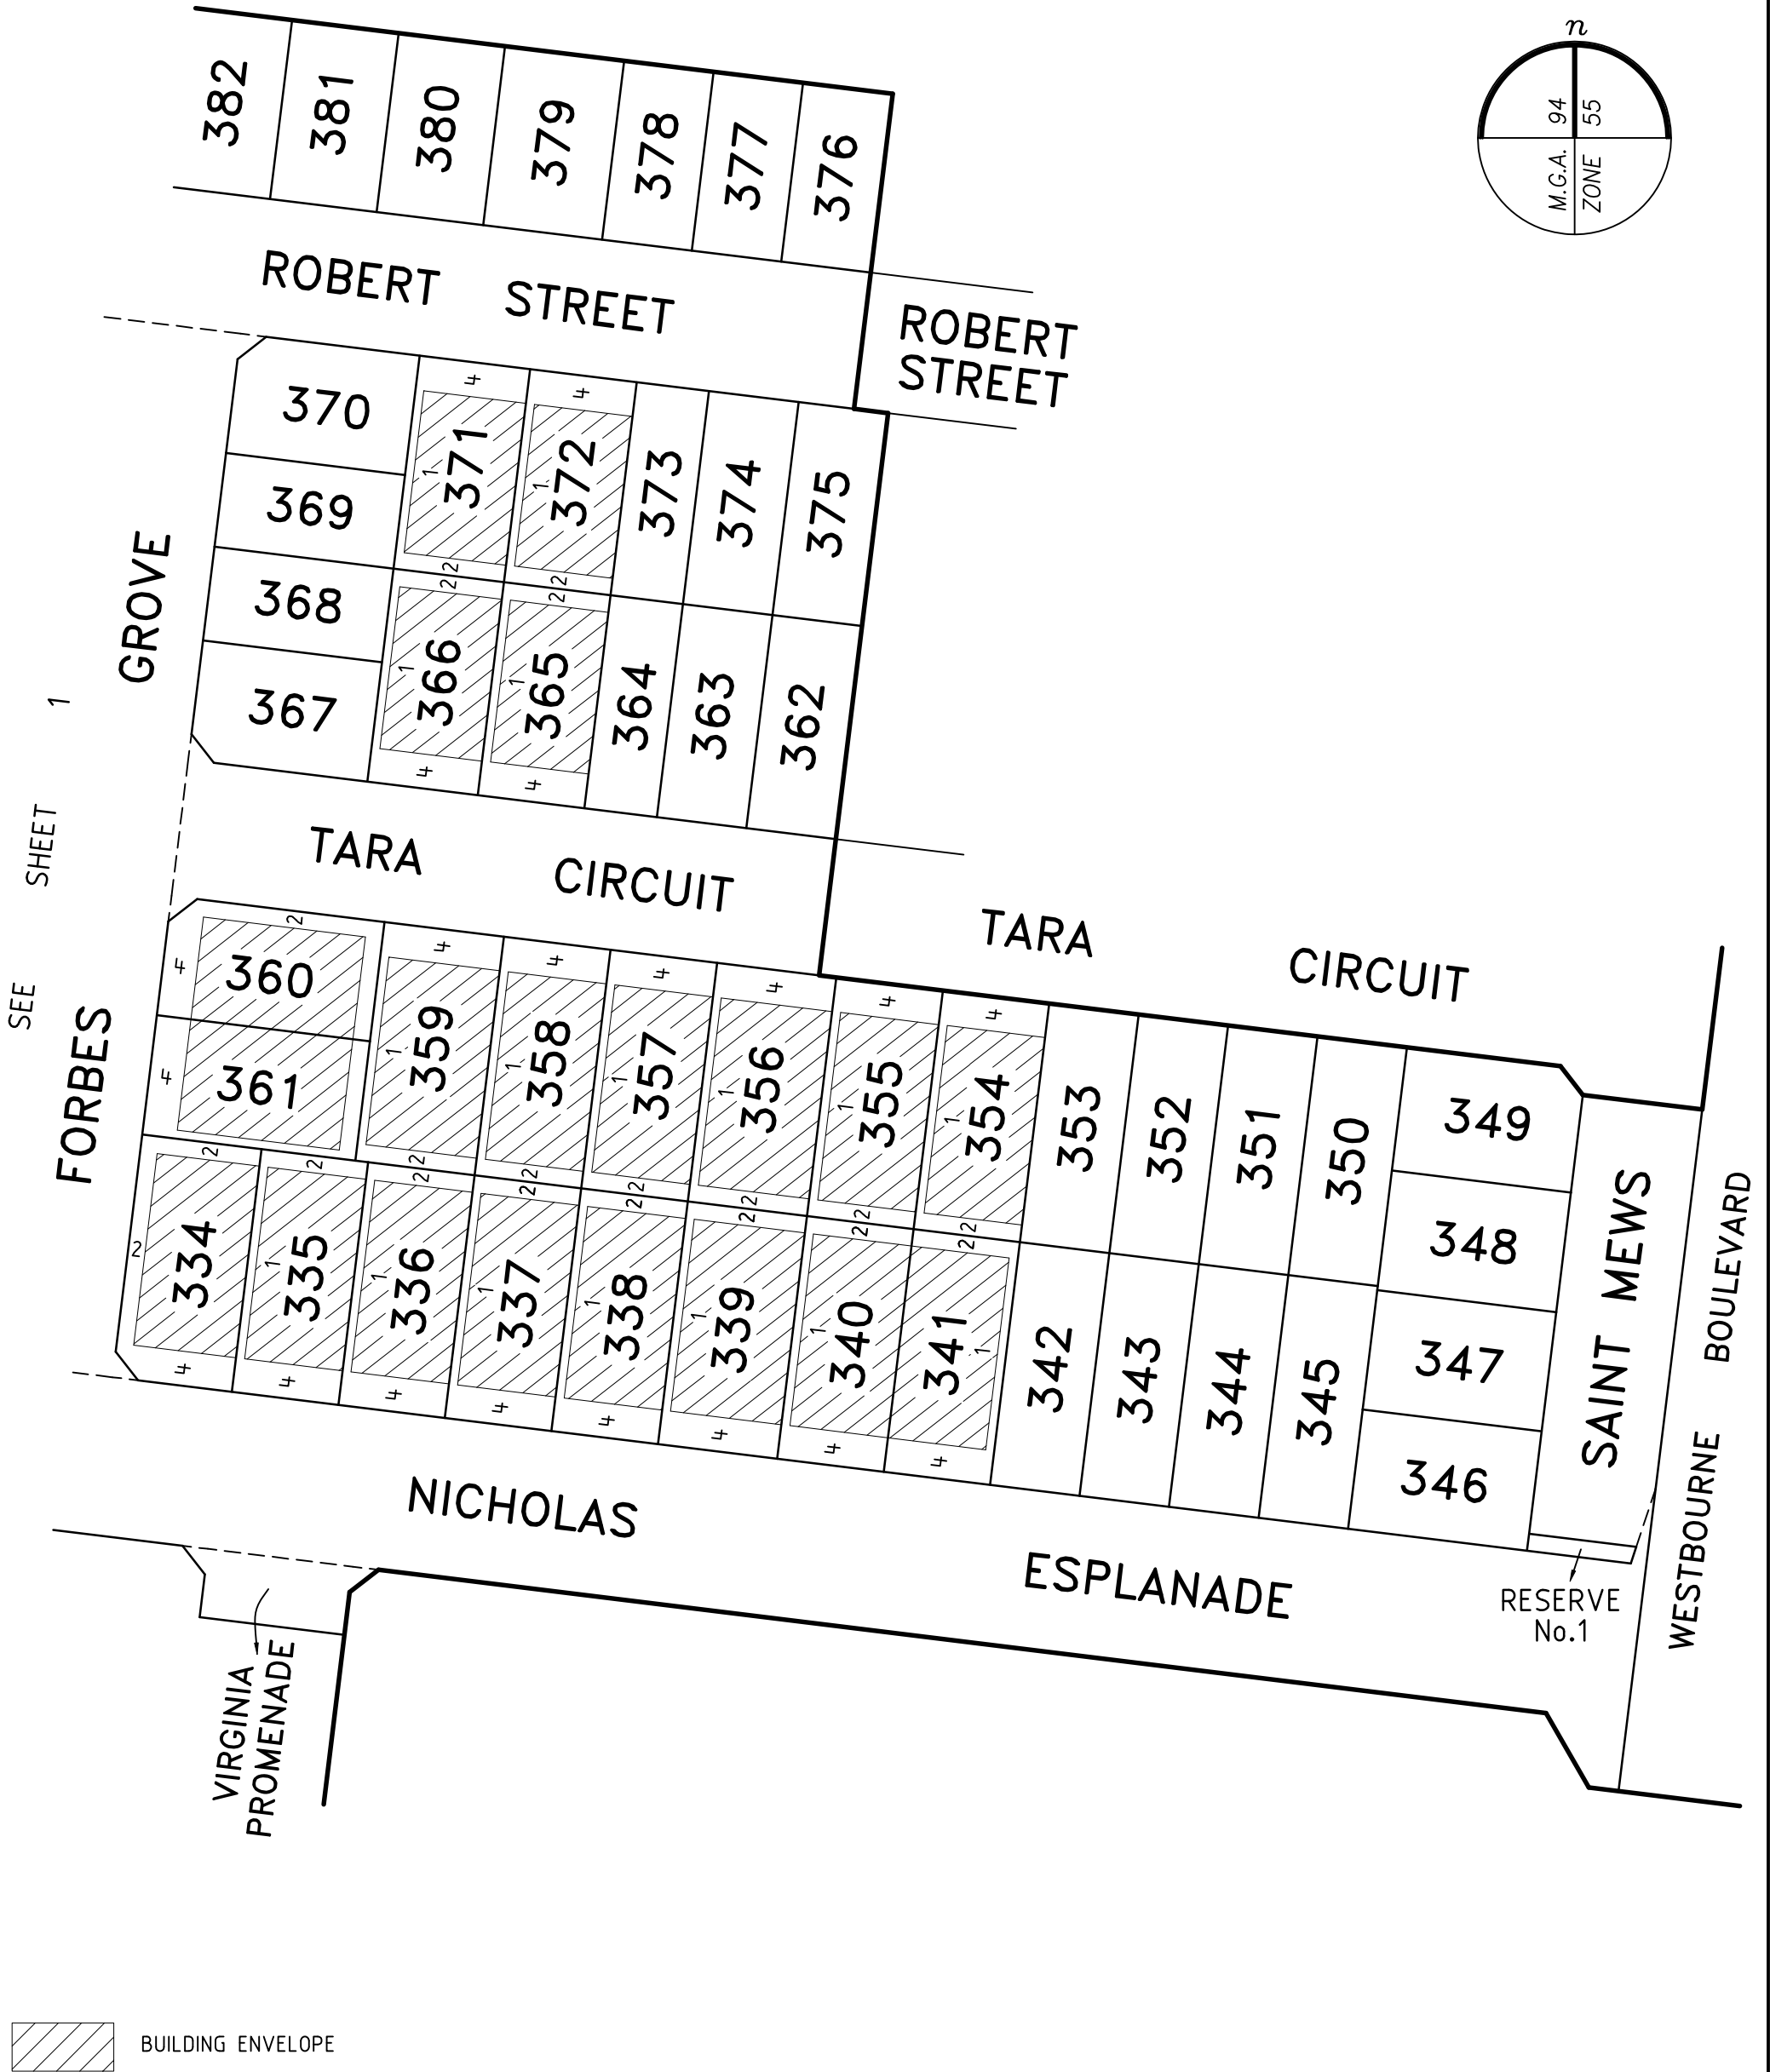

BUILDING_ENVELOPE_PLAN

SEE SHEET 2

 BUILDING ENVELOPE

MATILDA - STAGE 3

LICENSED SURVEYOR **BRENDAN MUNARI**

SCALE
1:750

veris

VERIS AUSTRALIA PTY LTD
A | Level 3, 1 Southbank Blvd
Southbank VIC 3006
T | +61 3 7019 8400
E | melbourne@veris.com.au
W | www.veris.com.au

DATE 22/05/25
VERSION D

REFERENCE 332305-ST03
DRAWING 332305-ST03-BD

ORIGINAL SHEET SIZE A3
SHEET 1

BUILDING_ENVELOPE_PLAN

MATILDA - STAGE 3

LICENSED SURVEYOR **BRENDAN MUNARI**

SCALE
1:750

VERIS AUSTRALIA PTY LTD
 A | Level 3, 1 Southbank Blvd
 Southbank VIC 3006
 T | +61 3 7019 8400
 E | melbourne@veris.com.au
 W | www.veris.com.au

DATE 22/05/25
 VERSION D

REFERENCE 332305-ST03
 DRAWING 332305-ST03-BD

ORIGINAL SHEET SIZE A3
 SHEET 2