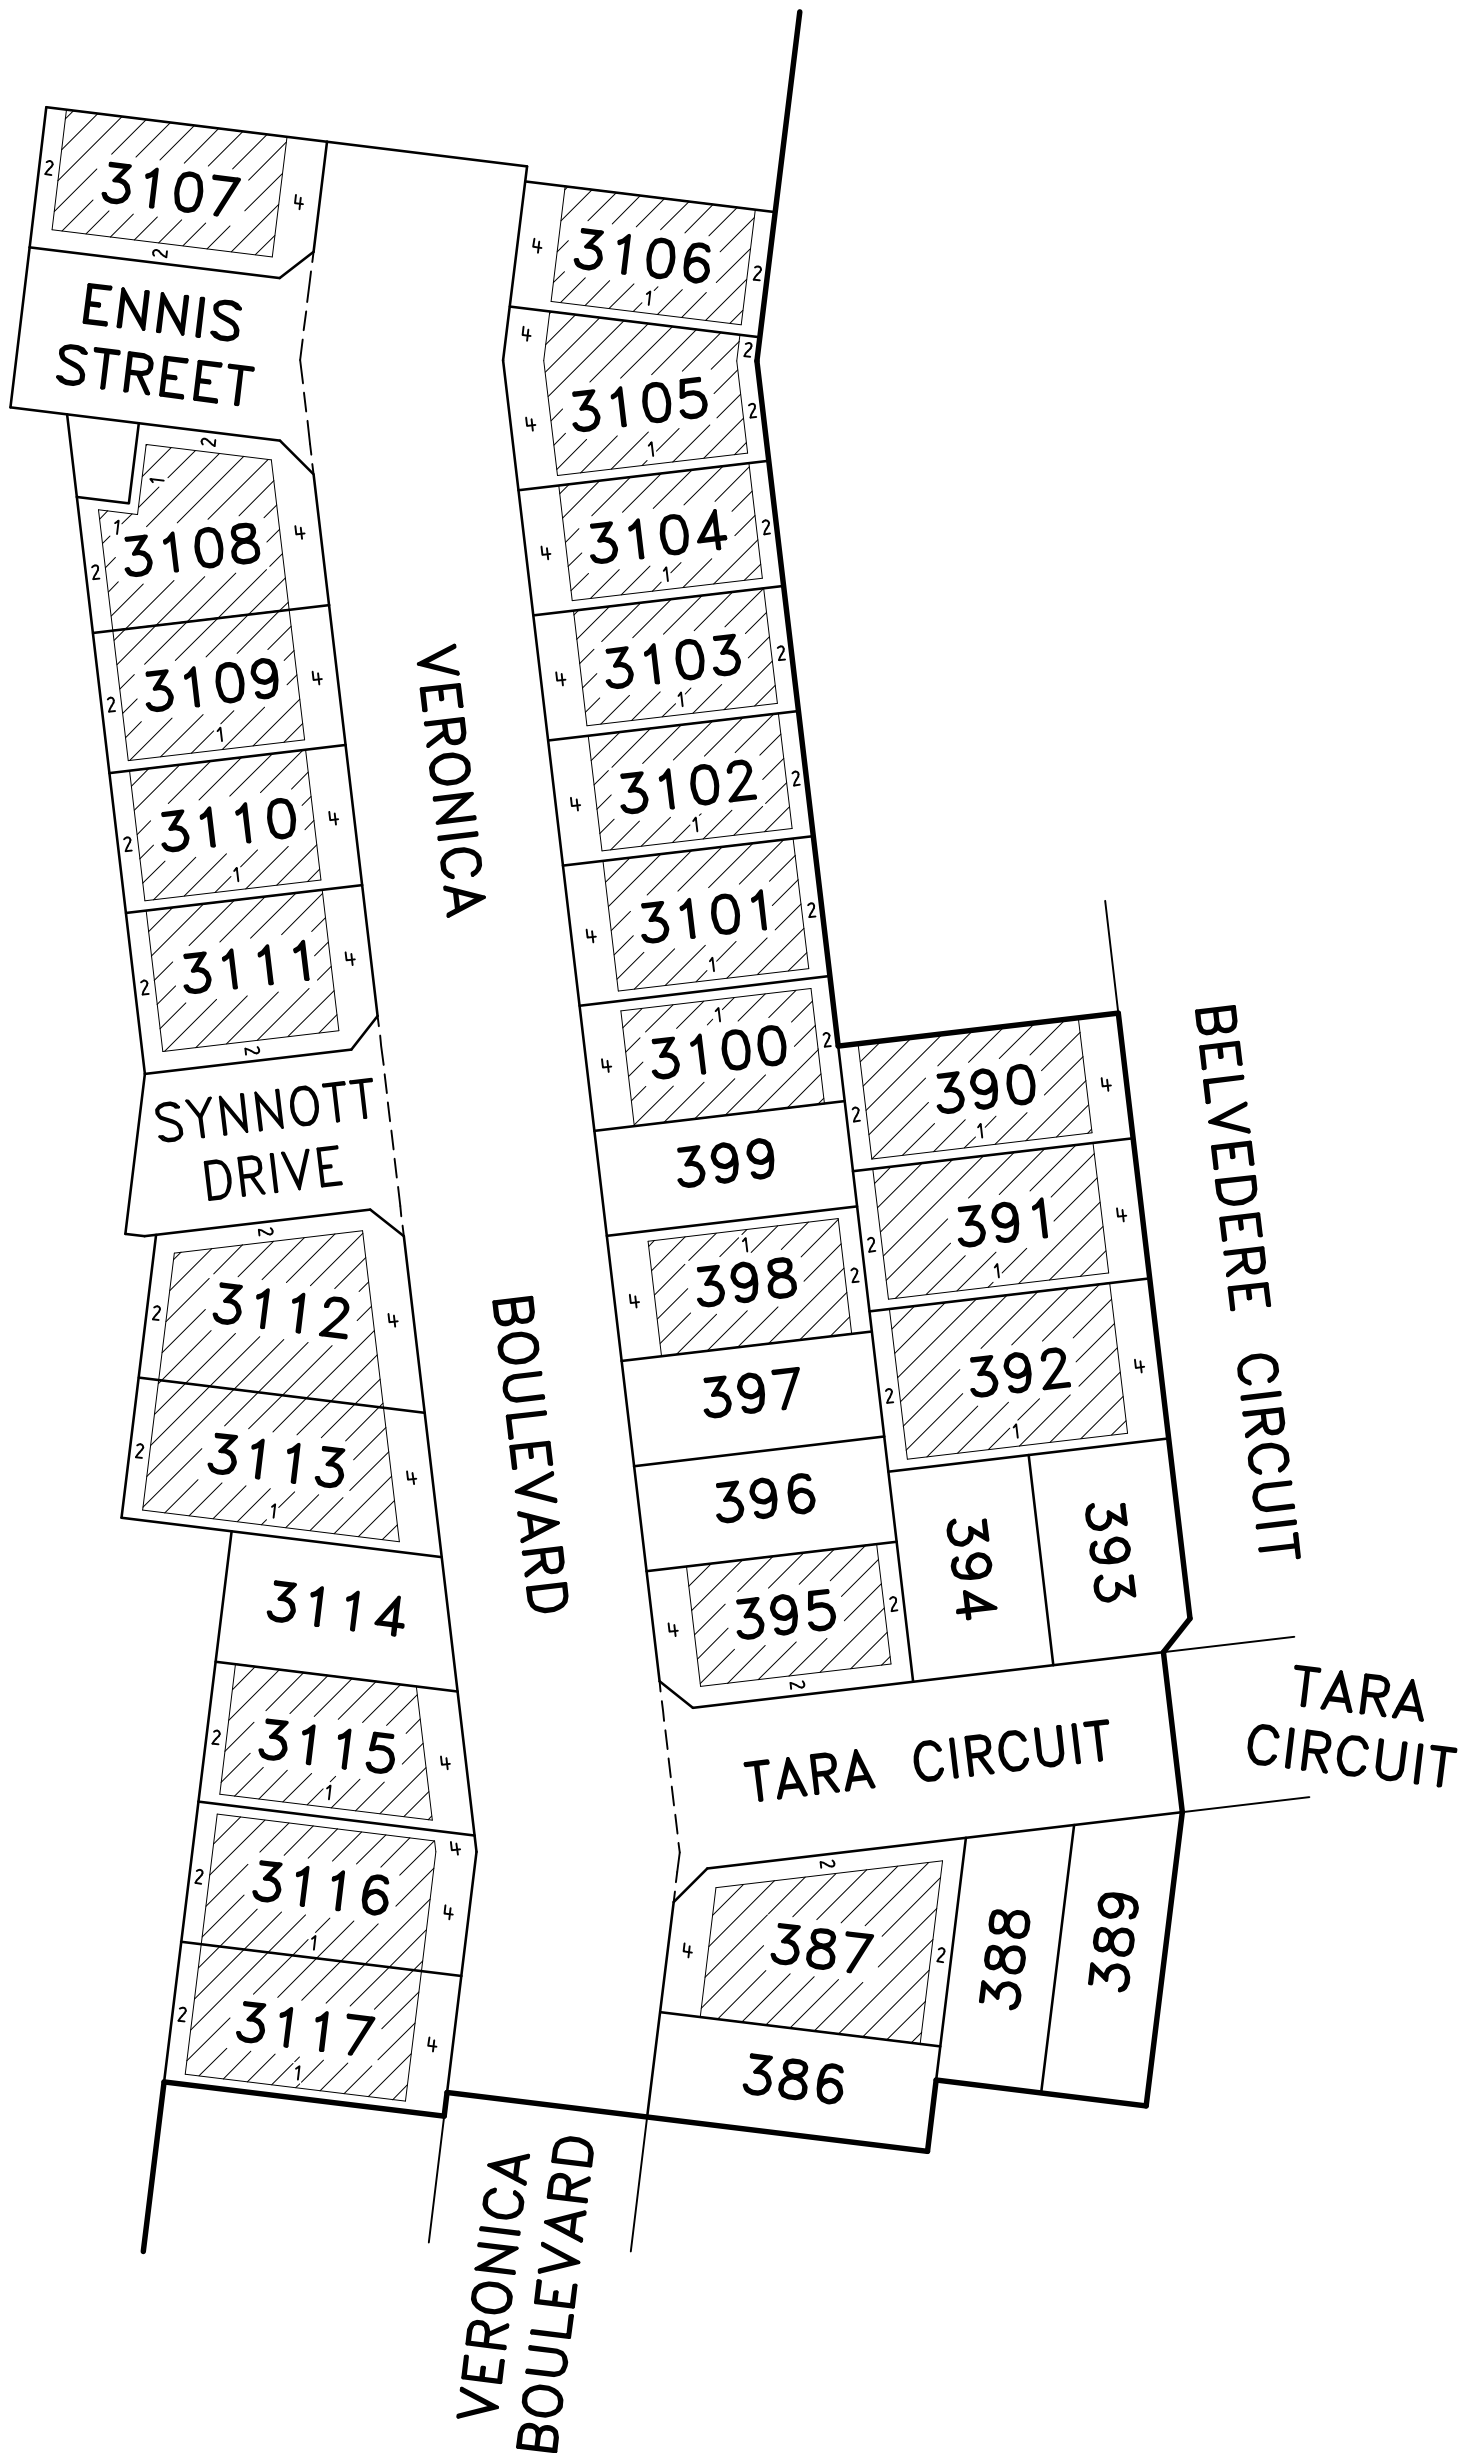

BUILDING ENVELOPE PLAN

 BUILDING ENVELOPE

MATILDA - STAGE 3A

LICENSED SURVEYOR **BRENDAN MUNARI**

SCALE
1:750

7.5 0 15 30
LENGTHS ARE IN METRES

VERIS AUSTRALIA PTY LTD
A | Botanica 3
Level 2, West Tower
570 Swan Street,
Burnley VIC 3121
T | +61 3 7019 8400
E | melbourne@veris.com.au
W | www.veris.com.au

DATE 12/03/26
VERSION C

REFERENCE 332305-ST03A
DRAWING 332305-ST03A-BC

ORIGINAL SHEET SIZE A3
SHEET 1